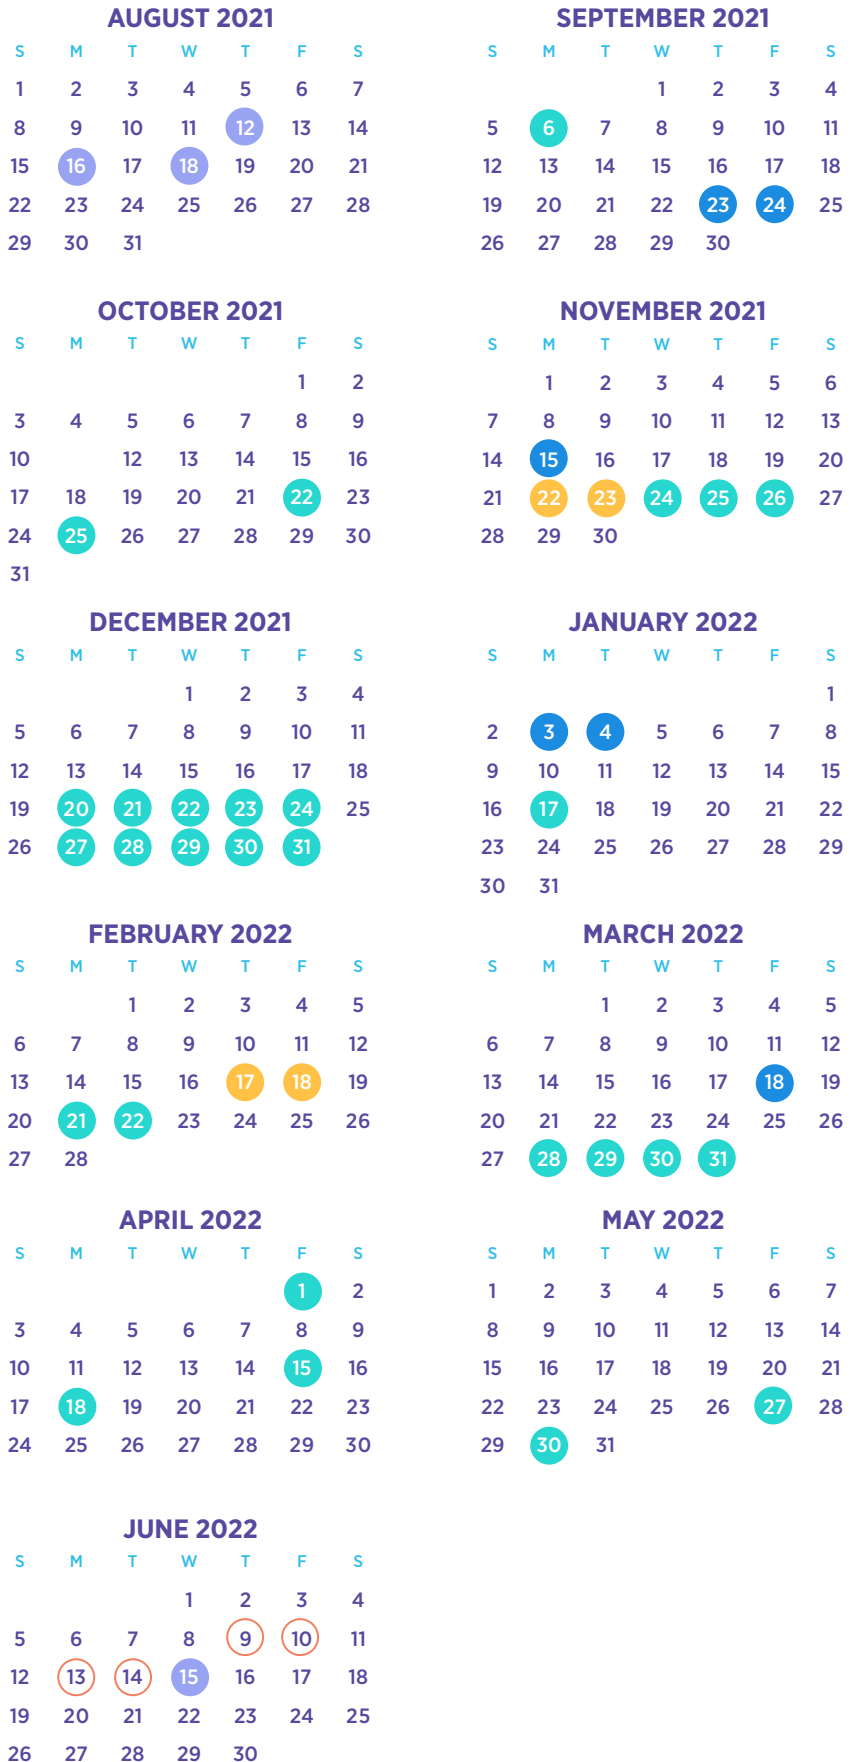

2021-2022 Milwaukee School Calendar

181 Student Days
212 Teacher Days

Aug. 12: First Day of School for K4, 4th & 5th grade

Aug. 16: First Day of School for K5 & 1st grade

Aug. 18: First Day of School for 2nd & 3rd grade

Sept. 6: Labor Day

Sept. 23-24: Staff Training Day
(No school for students)

Oct. 22-25: Fall Break

Nov. 15: Staff Training Day
(No school for students)

Nov. 22-23: Family Conferences
(No school for students)

Nov. 24-26: Thanksgiving Holiday

Dec. 20 - Jan. 2: Winter Break

Jan. 3-4: Staff Training Day
(No school for students)

Jan. 17: Martin Luther King, Jr. Holiday

Feb. 17-18: Family Conferences
(No school for students)

Feb. 21-22: Presidents' Day

March 18: Staff Training Day
(No school for students)

March 28 - April 1: Spring Break

April 15-18: April Break

May 27 & 30: Memorial Day

June 9-14: Minimum Days,
Family Conferences