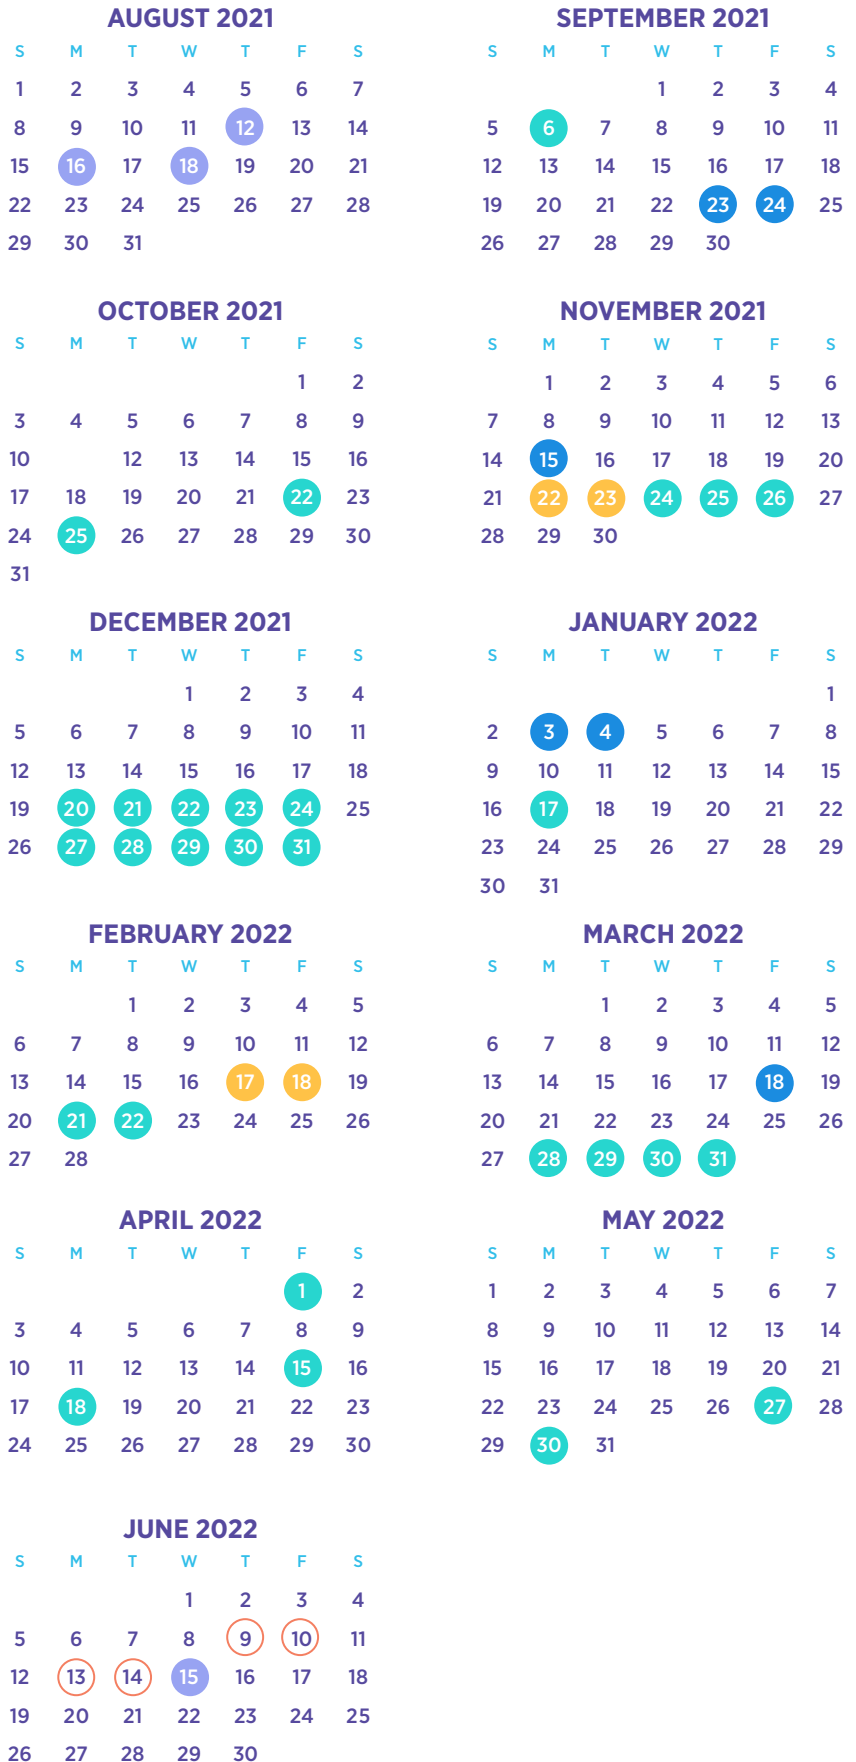

- First/Last Day of School
- Holidays & Breaks - School Closed
- Early Release Days
- Family Conferences - No school for students
- Staff Training Days - No school for students

2021-2022 Milwaukee School Calendar

181 Student Days
212 Teacher Days

Aug. 12: First Day of School for K4, 4th & 5th grade

Aug. 16: First Day of School for 2nd and 3rd grade

Aug. 18: First Day of School for K5 & 1st grade

Sept. 6: Labor Day

Dec. 20 - Jan. 2: Winter Break

Jan. 3-4: Staff Training Day
(No school for students)

Jan. 17: Martin Luther King, Jr. Holiday

Feb. 17-18: Family Conferences
(No school for students)

Feb. 21-22: Presidents' Day

March 18: Staff Training Day
(No school for students)

March 28 - April 1: Spring Break

April 15-18: April Break

May 27 & 30: Memorial Day

June 9-14: Minimum Days,
Family Conferences

June 15: Last Day of School