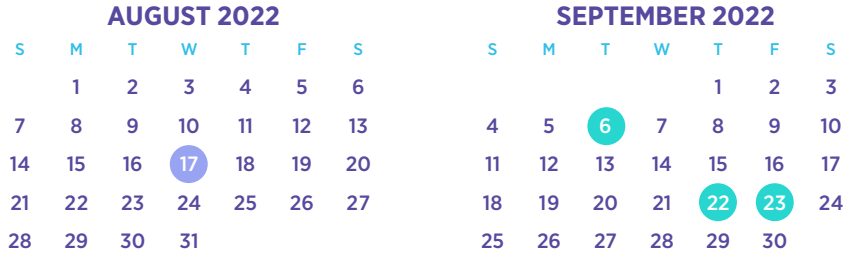

2022-2023 MKE School Calendar

178 Student Days
203 Teacher Days

- Aug. 15-16:** Kinder Camp
(Minimum Days)
- Aug. 17:** First Day of School
for All Grades
- Sept. 6:** Labor Day Holiday
- Sept. 22-23:** Data Day
(No School for Students)
- Oct. 21-24:** October Break
- Nov. 8:** Wellness Day
(No School for Students)
- Nov. 21-22:** Family Conferences
(No School for Students)
- Nov. 23-25:** Thanksgiving Break
- Dec. 19 - Jan. 2:** Winter Break
- Jan. 3-4:** Data Days
- Jan. 16:** MLK Day
- Feb. 16-17:** Family-Teacher Conferences
(No School for Students)
- Feb. 20-21:** February Break
- March 17:** Staff Data Day
(No School for Students)
- March 20:** Wellness Day
(No School for Students)
- April 3-10:** Spring Break
- May 26 -29:** Memorial Day Holiday
- June 13:** Last Day of School
- June 14-15:** Family/Teacher
Conferences