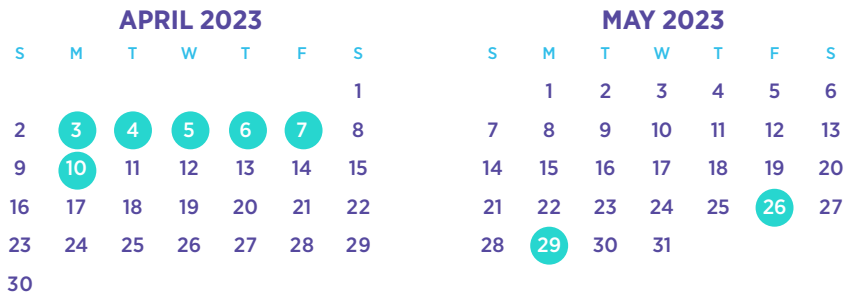

2022-2023 MKE School Calendar

178 Student Days
203 Teacher Days

- Aug. 15-16:** Kinder Camp
(Minimum Days)
- Aug. 17:** First Day of School
for All Grades
- Sept. 6:** Labor Day Holiday
- Sept. 22-23:** Data Day
(No School for Students)
- Oct. 21-24:** October Break
- Nov. 8:** Wellness Day
(No School for Students)
- Nov. 21-22:** Family Conferences
(No School for Students)
- Nov. 23-25:** Thanksgiving Break
- Dec. 19 - Jan. 2:** Winter Break
- Jan. 3-4:** Data Days
- Jan. 16:** MLK Day
- Feb. 16-17:** Family-Teacher Conferences
(No School for Students)
- Feb. 20-21:** February Break
- March 17:** Staff Data Day
(No School for Students)
- March 20:** Wellness Day
(No School for Students)
- April 3-10:** Spring Break
- May 26 -29:** Memorial Day Holiday
- June 13:** Last Day of School
- June 14-15:** Family/Teacher
Conferences